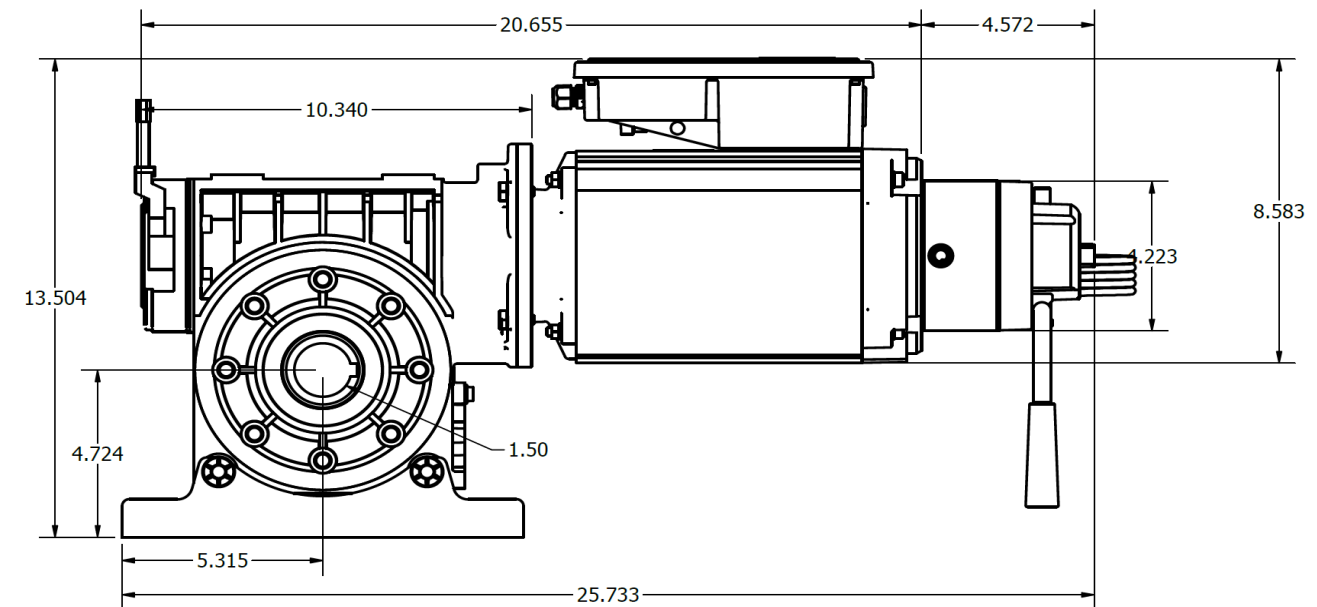

Door Operator

High Performance Door Operator with Integrated Encoder

Discover the BTR Advantage

- › Custom engineered solutions
- › Specialized manufacturing services
- › Universally compatible

Visit www.btrcontrols.com for additional information about the Door Operator and BTR Controls' full line of products and services.

BTR Controls Inc. 1570 Todd Farm Drive, Elgin, IL 60123 | 847.608.9500 | www.btrcontrols.com