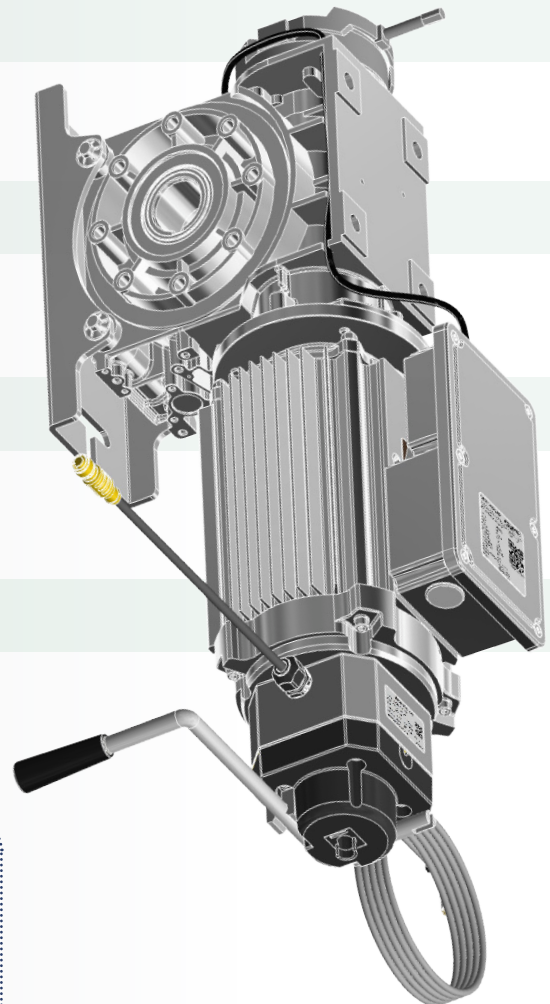

Door Operator

High Performance Door Operator with Integrated Encoder

BTR Controls' **Door Operator** is specifically designed for industrial powered doors and offers the highest performance available in the industry. No matter what size door you are using for your specific application, this next-generation technology results in smoother, faster, longer-lasting door functionality.

Operator unit comes fully assembled with parking brake and absolute encoder installed.

UNIVERSAL COMPATIBILITY

100% scalable. Easily connects with BTR Controllers and compatible with other door controllers.

Standard Specifications - 2 Models

Catalog #:	HPO-180.112	HPO-230.084
Part #:	90-300-0000	90-300-0001
MN [Nm]	180	230
N2 [min-1]	112	84
U [V]	230/460	230/460
f [Hz]	60	60
I [A]	9.1/5.2	9.1/5.2
P [kW]	2.2	2.2
Protection	IP 55	IP 55
Duty Rating	S3-40%	S3-40%
Cycles/Hour	30	30
cos ∞	0.78	0.78
Operating Temp	23°F - 104°F	23°F - 104°F
Shaft	1.5in [38.1mm]	1.5in [38.1mm]
Brake	15Nm/205VDC	15Nm/205VDC