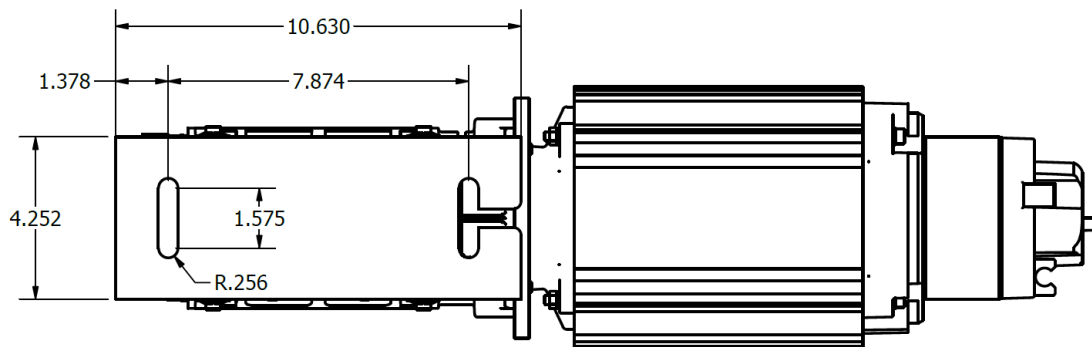

Door Operator

High Performance Door Operator with Integrated Encoder

Discover the BTR Advantage

- › Custom engineered solutions
- › Specialized manufacturing services
- › Universally compatible

Visit www.btrcontrols.com for additional information about the Door Operator and BTR Controls' full line of products and services.

BTR Controls Inc. 1570 Todd Farm Drive, Elgin, IL 60123 | 847.608.9500 | www.btrcontrols.com