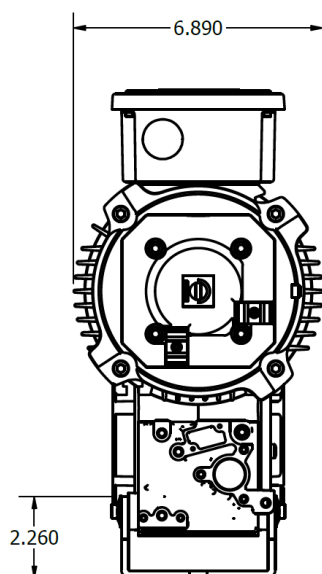

Door Operator

High Performance Door Operator with Integrated Encoder

Discover the BTR Advantage

- › Custom engineered solutions
- › Specialized manufacturing services
- › Universally compatible

Visit www.btrcontrols.com for additional information about the Door Operator and BTR Controls' full line of products and services.

BTR Controls Inc. 1570 Todd Farm Drive, Elgin, IL 60123 | 847.608.9500 | www.btrcontrols.com